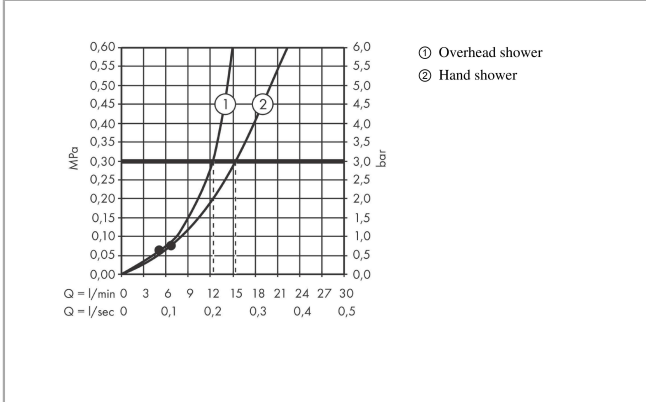

Vernis Blend
Showerpipe 200 1jet with thermostat
Finish: **Chrome** Article Number: **26276000**

Product image

Scale drawing

Flowchart