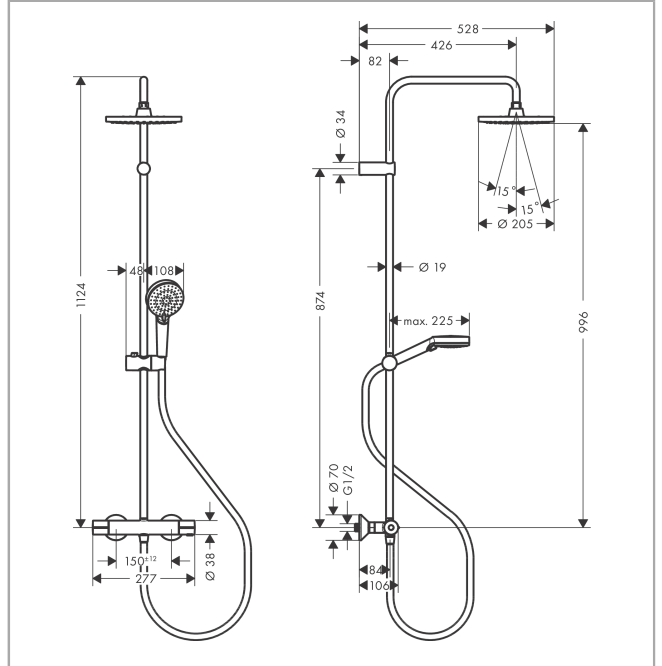

##### product features

- consists of: overhead shower, hand shower, shower thermostat, shower hose, shower bar, slider
- overhead shower Vernis Blend 200 1jet
- shower head size overhead shower: 205 mm
- spray type overhead shower: Rain
- flow rate Rain spray (at 3 bar): 12,4 l/min
- spray type hand shower: Rain, IntenseRain
- flow rate of hand shower at 3 bar: 15,2 l/min
- maximum flow rate for Showerpipe at 3 bar: 15,2 l/min
- minimum flow pressure: 1 bar
- max. operating pressure: 10 bar
- ball-joint: overhead shower angle adjustable
- shower bar diameter: 19 mm
- height-adjustable slider with locking push-button slider
- shower arm length overhead shower: 426 mm
- thermostat Vernis
- safety stop at 40°C
- adjustable hot water limitation
- outlets controlled via turning handle
- suitable for continuous flow water heaters
- mounting type: exposed installation
- connection dimension DN15
- connection thread G ½
- centre distance 150 ± 12 mm
- intrinsically safe against backflow
- pipe length: 1124 mm
- 2 functions

#### Certificates / Sustainability

**Vernis Blend**  
**Showerpipe 200 1jet with thermostat**  
 Finish: **Chrome** Article Number: **26276000**

**Product image**

**Scale drawing**

**Flowchart**

**Vernis Blend**  
**Showerpipe 200 1jet with thermostat**  
 Finish: **Chrome** Article Number: **26276000**