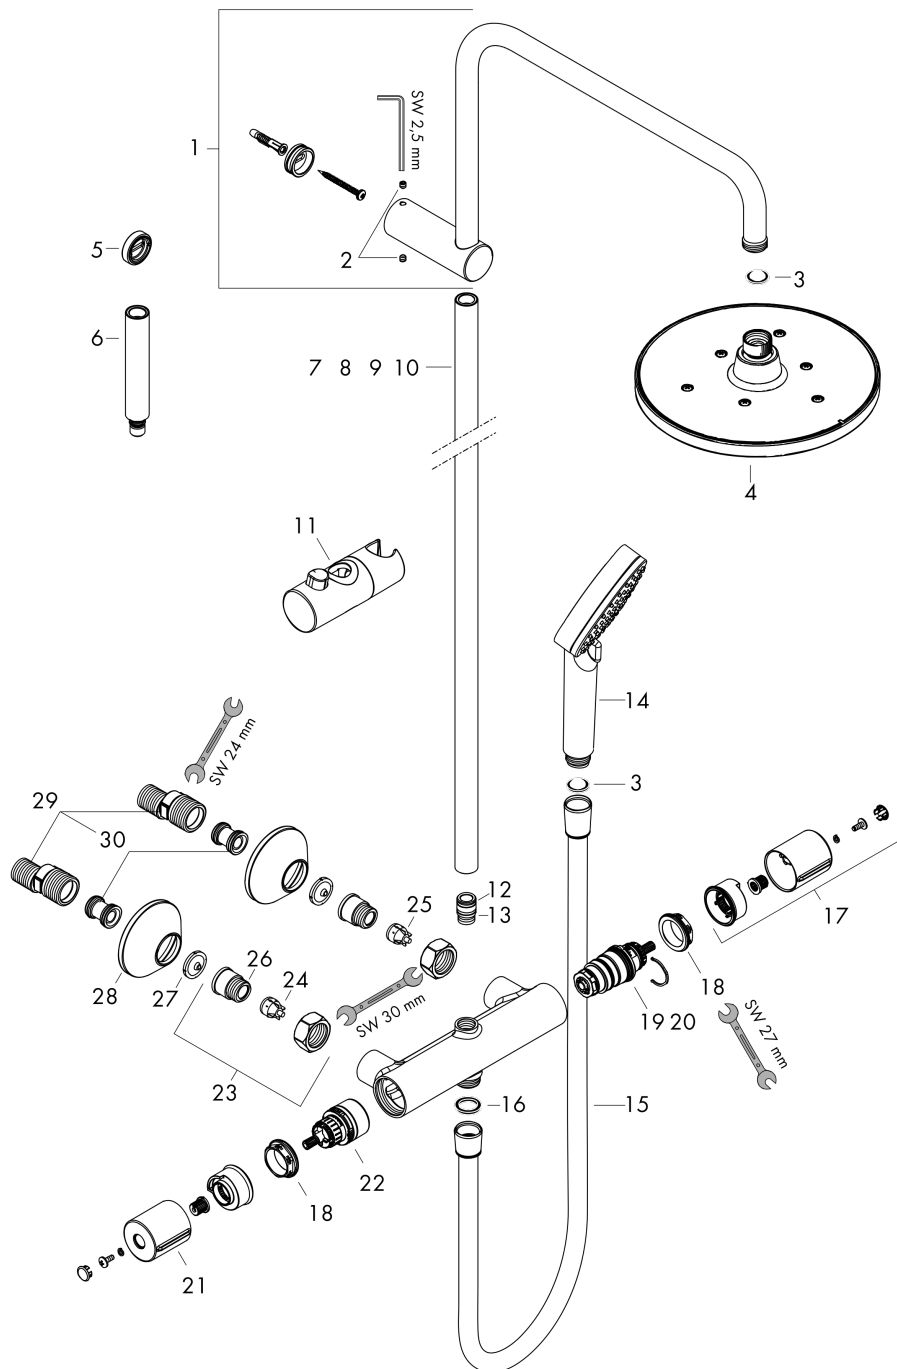

Vernis Blend
Showerpipe 200 1jet with thermostat
Finish: **Chrome** Article Number: **26276000**

Exploded Drawing

Year of production: >04/21

Vernis Blend

Showerpipe 200 1jet with thermostat

Finish: **Chrome** Article Number: **26276000**

Spare part list

Year of production: >04/21

Pos.	Description	Article Number	PC	PU
1	shower arm	93768000	13	1
2	hollow set screw M5x5	98446000	1	1
3	filter packing	94246000	1	1
4	head shower	26271000	98	1
5	tile-matching-disk 7 mm	93813000	5	1
6	extension 100 mm	94164000	9	1
7	pipe 546 mm	93769000	10	1
8	pipe 845 mm	93906000	12	1
9	pipe 945 mm	93770000	12	1
10	pipe 1145 mm	93907000	12	1
11	support, assy	93729000	8	1
12	O-ring 11x2	98127000	1	1
13	O-ring 12x2	98214000	1	1
14	handshower	26270000	98	1
15	shower hose Metaflex'C 1,60 m	28266000	98	1
16	seal	98058000	1	1
17	handle for thermostat	93727000	9	1
18	nut	98913000	6	1
19	thermostat cartridge	98282000	14	1
20	cartridge for exchanged connections	92373000	18	1
21	handle	93731000	8	1
22	shut off unit with selector	98283000	12	1
23	connecting thread G½	93730000	9	1
24	non return valve (pressure-resistant up to 2 MPa)	93136000	8	1
25	non return valve	96737000	8	1
26	O-ring 16x2	98133000	1	1
27	filter packing	96922000	3	1
28	escutcheon Ø 70 mm	93718000	4	1
29	set of S-unions (±12 mm)	94140000	10	1
30	noise reduction	96429000	2	1